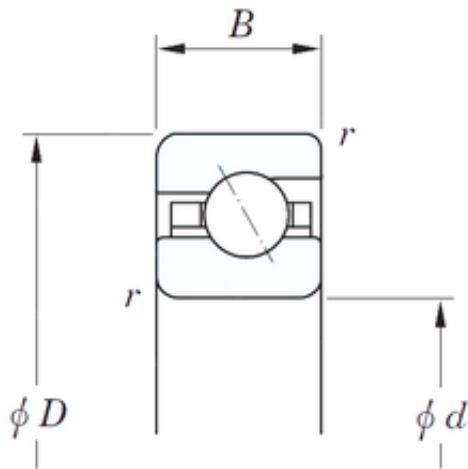

Stainless steel bearing equipment Co....

114,3 mm x 130,175 mm x 7,938 mm KOYO
KBA045 angular contact ball bearings

Bearing No. KBA045

Size	114.3x130.175x7.938 mm
Bore Diameter	114,3 mm
Outer Diameter	130,175 mm
Width	7,938 mm
d	114,3 mm
D	130,175 mm
B	7,938 mm
C	7,938 mm
r	1 mm
Weight	0,154 Kg
Basic dynamic load rating (C)	8,9 kN
Bearing No.	KBA045
r(min)	1
Cr	8.90
C0r	13.3
Mass(kg)	0.154

KBA045 Bearing 2D drawings and 3D CAD models