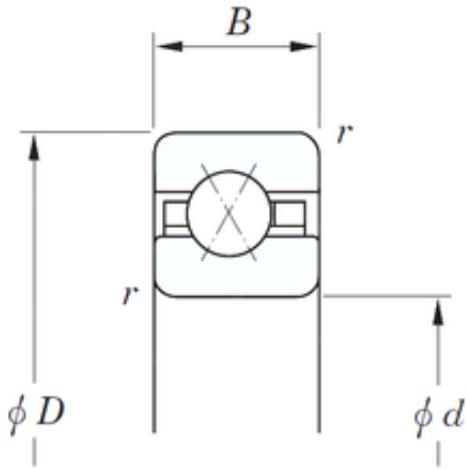

Stainless steel bearing equipment Co....

139,7 mm x 177,8 mm x 19,05 mm KOYO
KFX055 angular contact ball bearings

Bearing No. KFX055

Size	139.7x177.8x19.05 mm
Bore Diameter	139,7 mm
Outer Diameter	177,8 mm
Width	19,05 mm
d	139,7 mm
D	177,8 mm
B	19,05 mm
C	19,05 mm
r	2 mm
Weight	1,13 Kg
Basic dynamic load rating (C)	27,4 kN
Bearing No.	KFX055
r(min)	2
Cr	27.4
C0r	31.0
Mass(kg)	1.13

KFX055 Bearing 2D drawings and 3D CAD models