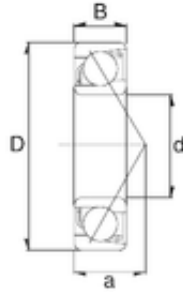

## Stainless steel bearing equipment Co....

45 mm x 100 mm x 25 mm ZEN S7309B angular contact ball bearings

Bearing No. S7309B

Size	45x100x25 mm
Bore Diameter	45 mm
Outer Diameter	100 mm
Width	25 mm
d	45 mm
D	100 mm
B	25 mm
C	25 mm
Weight	0,81 Kg
Basic dynamic load rating (C)	60,5 kN
Basic static load rating (C0)	38,8 kN
(Grease) Lubrication Speed	6100 r/min

S7309B Bearing 2D drawings and 3D CAD models