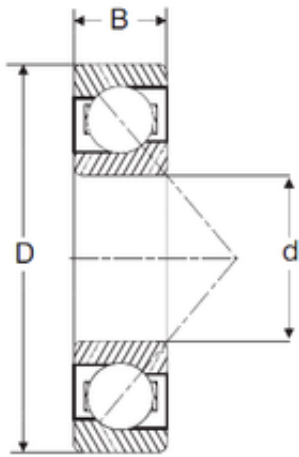

Stainless steel bearing equipment Co....

45 mm x 85 mm x 19 mm SIGMA 7209-B
angular contact ball bearings

Bearing No. 7209-B

Size	45x85x19 mm
Bore Diameter	45 mm
Outer Diameter	85 mm
Width	19 mm
d	45 mm
D	85 mm
B	19 mm
C	19 mm

7209-B Bearing 2D drawings and 3D CAD models