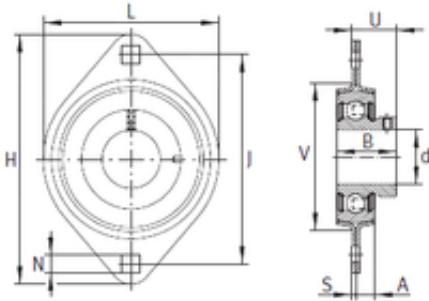

Stainless steel bearing equipment Co....

INA RATY12 bearing units

Bearing No. RATY12

Bore Diameter	12 mm
d	12 mm
V	48 mm
U	18 mm
A	7 mm
B	22 mm
H	81 mm
J	63,5 mm
L	58,7 mm
N	7,1 mm
S	2 mm
Category	Bearings
Inventory	0.0
Manufacturer Name	SCHAEFFLER GROUP
Minimum Buy Quantity	N/A
Weight / Kilogram	0.14
Product Group	M06110

RATY12 Bearing 2D drawings and 3D CAD models