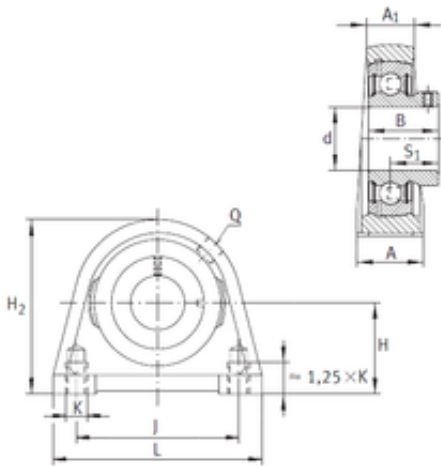

Stainless steel bearing equipment Co....

INA PSHEY12 bearing units

Bearing No. PSHEY12

PSHEY12 Bearing 2D drawings and 3D CAD models

Bore Diameter	12 mm
d	12 mm
Thread (Q)	M6
Thread (K)	M8
A	30 mm
A1	18 mm
B	22 mm
H	30,2 mm
H2	57 mm
J	47 mm
L	63 mm
S	16 mm
Weight	0,42 Kg
Basic dynamic load rating (C)	9,8 kN
Category	Bearings
Inventory	0.0
Manufacturer Name	SCHAEFFLER GROUP
Minimum Buy Quantity	N/A
Weight / Kilogram	0.37
Product Group	M06110