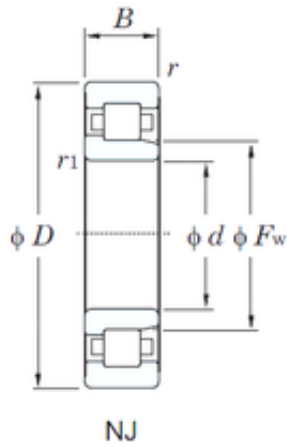

## Stainless steel bearing equipment Co....

160 mm x 290 mm x 48 mm KOYO NJ232  
cylindrical roller bearings

Bearing No. NJ232

Size	160x290x48 mm
Bore Diameter	160 mm
Outer Diameter	290 mm
Width	48 mm
d	160 mm
Fw	195 mm
D	290 mm
B	48 mm
C	48 mm
r min.	3 mm
r1 min.	3 mm
Weight	14.4 Kg
Basic dynamic load rating (C)	427 kN
Basic static load rating (C0)	568 kN
(Grease) Lubrication Speed	2100 r/min
Category	Bearings
Inventory	0.0
Manufacturer Name	KOYO
Minimum Buy Quantity	N/A
Weight / Kilogram	0
Product Group	B04144

NJ232 Bearing 2D drawings and 3D CAD models