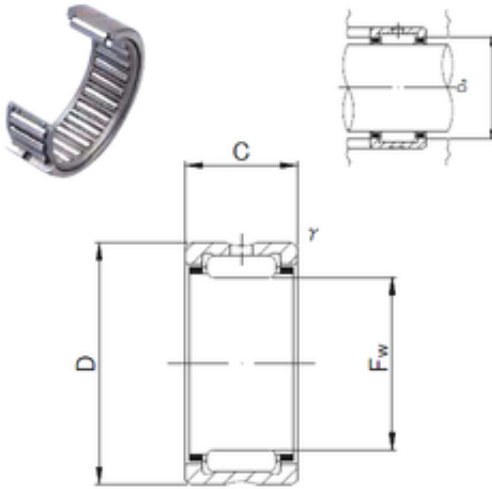

Stainless steel bearing equipment Co....

JNS NK12/12M needle roller bearings

Bearing No. NK12/12M

Size	12x19x12 mm
Bore Diameter	12 mm
Outer Diameter	19 mm
Width	12 mm
Fw	12 mm
D	19 mm
C	12 mm
r min.	0,3 mm
Da max.	17 mm
Weight	0,0122 Kg
Basic dynamic load rating (C)	6 kN
Basic static load rating (C0)	6,7 kN
Limiting speed	26 000 r/min

NK12/12M Bearing 2D drawings and 3D CAD models