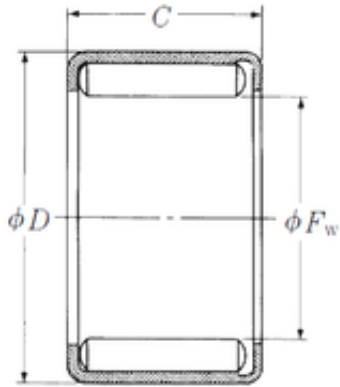

Stainless steel bearing equipment Co....

NSK Y-68 needle roller bearings

Bearing No. Y-68

Size	9.525x14.288x12.7 mm
Bore Diameter	9,525 mm
Outer Diameter	14,288 mm
Width	12,7 mm
Fw	9,525 mm
D	14,288 mm
C	12,7 mm
Weight	0,0073 Kg
Basic dynamic load rating (C)	8,75 kN

Y-68 Bearing 2D drawings and 3D CAD models