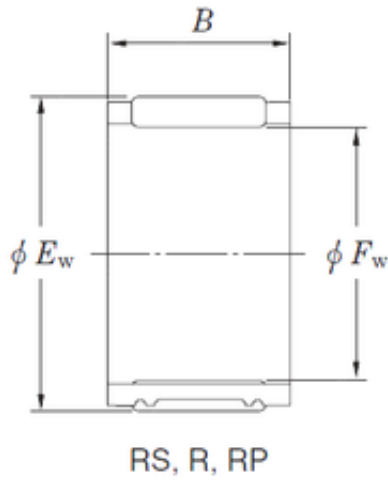

Stainless steel bearing equipment Co....

KOYO RS283824 needle roller bearings

Bearing No. RS283824

Size	28x38x24 mm
Bore Diameter	28 mm
Outer Diameter	38 mm
Width	24 mm
Fw	28 mm
Ew	38 mm
B	24 mm
Weight	0,07 Kg
Basic dynamic load rating (C)	31,2 kN
Basic static load rating (C0)	37,1 kN
(Grease) Lubrication Speed	10000 r/min
(Oil) Lubrication Speed	15000 r/min

RS283824 Bearing 2D drawings and 3D CAD models