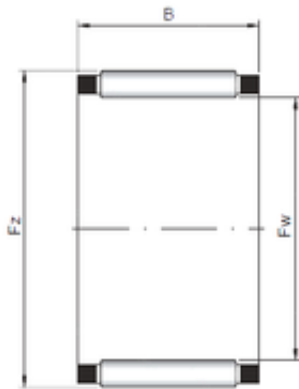

Stainless steel bearing equipment Co....

ISO K55x60x13 needle roller bearings

Bearing No. K55x60x13

Size	55x60x13 mm
Bore Diameter	55 mm
Outer Diameter	60 mm
Width	13 mm
Fw	55 mm
Ew	60 mm
B	13 mm

K55x60x13 Bearing 2D drawings and 3D CAD models