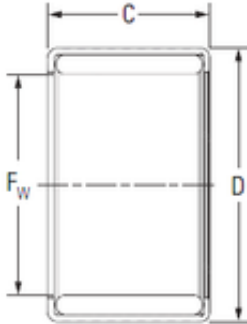

### KOYO Y2414 needle roller bearings

Bearing No. Y2414

Size	38.1x47.625x22.22 mm
Bore Diameter	38,1 mm
Outer Diameter	47,625 mm
Width	22,22 mm
Fw	38,1 mm
D	47,625 mm
C	22,22 mm
Weight	0,088 Kg
Basic dynamic load rating (C)	38,6 kN
Basic static load rating (C0)	87,6 kN

Y2414 Bearing 2D drawings and 3D CAD models