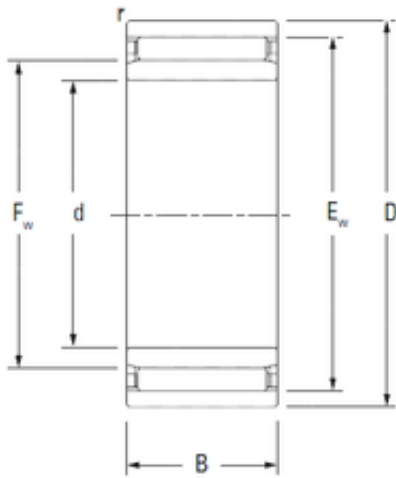

Stainless steel bearing equipment Co....

45 mm x 72 mm x 20 mm KOYO NAO45X72X20 needle roller bearings

Bearing No. NAO45X72X20

| | |
|-------------------------------|------------|
| Bore Diameter | 45 mm |
| Outer Diameter | 72 mm |
| d | 45 mm |
| Fw | 55 mm |
| D | 72 mm |
| Ew | 63 mm |
| B | 20 mm |
| C | 20 mm |
| r5 min. | 1 mm |
| S | 1,5 mm |
| Weight | 0,345 Kg |
| Basic dynamic load rating (C) | 40,3 kN |
| Basic static load rating (C0) | 73,5 kN |
| (Grease) Lubrication Speed | 5000 r/min |

NAO45X72X20 Bearing 2D drawings and 3D CAD models