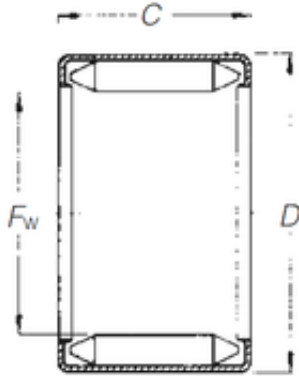

Stainless steel bearing equipment Co....

Timken DL 30 16 needle roller bearings

Bearing No. DL 30 16

Size	30x38x16 mm
Bore Diameter	30 mm
Outer Diameter	38 mm
Width	16 mm
Fw	30 mm
D	38 mm
C	16 mm
Weight	0,04 Kg
Basic dynamic load rating (C)	21,7 kN
Basic static load rating (C0)	46,5 kN
(Grease) Lubrication Speed	6500 r/min

DL 30 16 Bearing 2D drawings and 3D CAD models